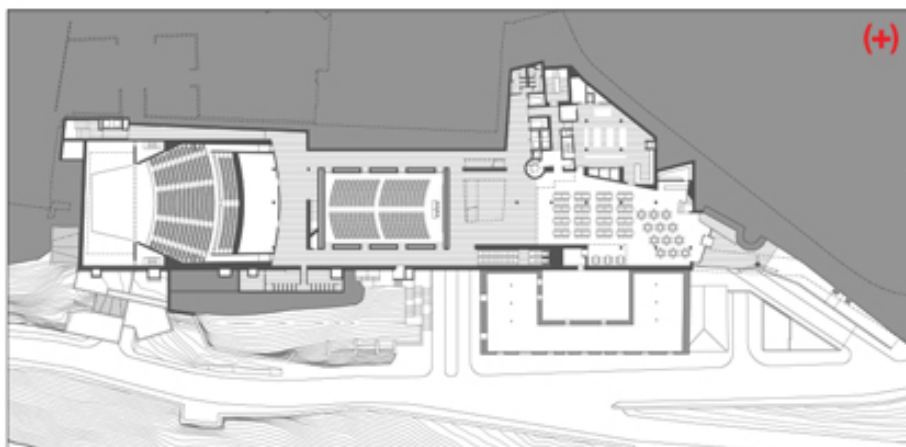

Palácio de Congressos de Toledo El Greco
Arquitecto: Rafael Moneo
Localização: Calle Venancio González, 24, 45001 Toledo